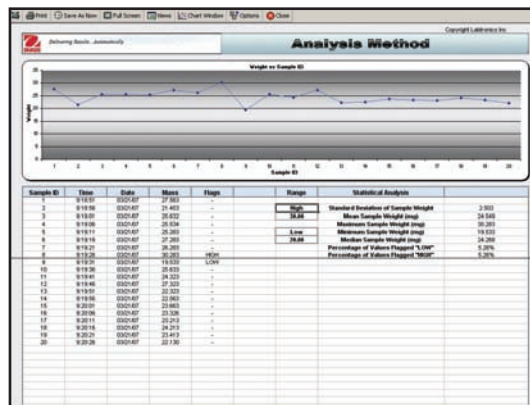

Gold & Carat Balances

Accessories

Accessories for PAJ

Art Nr.	Description
80251396	Auxiliary Display for all PAJ models
80850045	Density determination kit (0.1mg & 1mg models)
80500746	Data collection software
80252571	Printer Interface Cable for CBM910
21253677	Printer Interface Cable for SRP275

Accessories for SPJ & TAJ

Art Nr.	Description
80251395	Auxiliary Display for all SPJ & TAJ models
71147378	Density determination kit for SPJ
71147376	RS232 Interface with Cable for SPJ
72208287	RS232 Interface with Cable for TAJ
80251934	CBM910 Printer Cable adapter for SPJ & TAJ (to be used with RS232 interface)
80500572	SRP275 Printer Cable adapter for SPJ & TAJ (to be used with RS232 interface)

Accessories for PAJ, SPJ & TAJ

Art Nr.	Description
80252043	Impact Printer CBM910
80251932	Paper Roll for CBM910
80251933	Ink Ribbon for CBM910
80251989	Impact Printer SRP275 (for UK only)
80251997	Paper Roll for SRP275
80251998	Ink Ribbon for SRP275

Carat Pans

Art Nr.	Description
12102565	Carat pan XS* (50 x 20 mm/ Ø x height)
12102645	Carat pan S* (80 x 20 mm/ Ø x height)
12102646	Carat pan M* (90 x 30 mm/ Ø x height)
12102647	Carat pan L* (90 x 45 mm/ Ø x height)

*Delivered in Set of 10 Units

Example of Data Collection Application