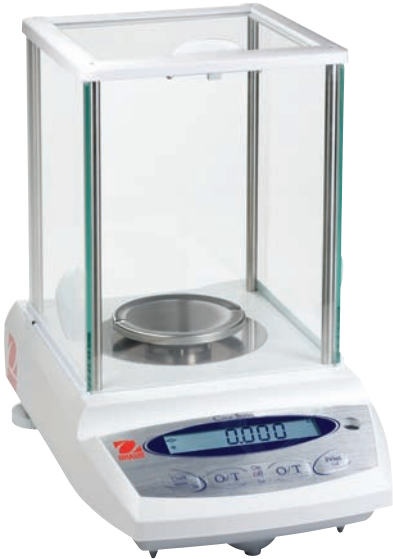

196 × 320 × 287 mm

Carat Plus

- ✓ Cast Aluminum Housing
- ✓ Adjustable Feet and Level Bubble
- ✓ Backlit LCD Display
- ✓ RS232 Output
- ✓ Calibration Mass and Carat Pan Included
- ✓ % Weighing and Piece Counting
- ✓ 16 Weighing Units: ct, mg, g, pound, ounce, troy ounce, grain, penny-weight, momme, mesghal, Hong Kong tael, Singapore tael, Taiwan tael, tical, tola, Baht

Models	Readability ct/g	Capacity ct/g	Weighing Pan (mm)	Incl. Weight
PAJ603	0.001/0.0001	625/125	Ø 90	100g, E2
PAJ603M	0.00(1)/0.000(1)	625/125	Ø 90	100g, E2
PAJ1003	0.001/0.0001	1050/210	Ø 90	100g, E2
PAJ1003M	0.00(1)/0.000(1)	1050/210	Ø 90	100g, E2
PAJ2003	0.005/0.001	2050/410	Ø 120	200g, F1
PAJ2003M	0.0(1)/0.00(1)	2050/410	Ø 120	200g, F1

M-Versions: Legal for Trade Models